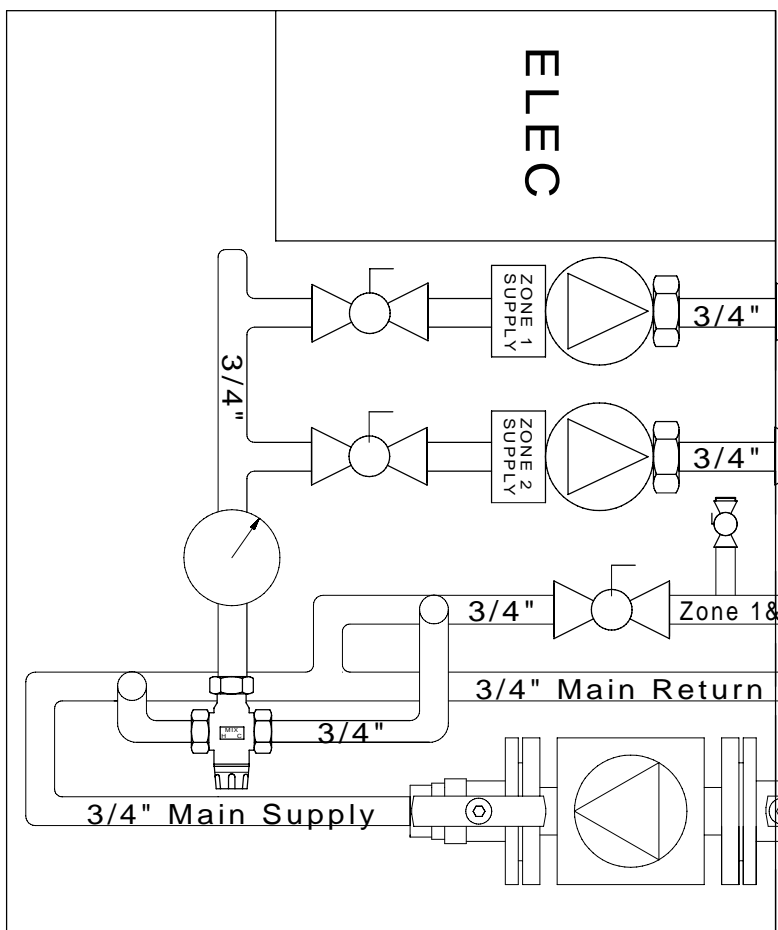

8"

20"

24"

Legend

CIRCULATOR WITH SPRING CHECK VALVE

3 SPD. CIRCULATOR WITH SPRING CHECK VALVE

ISOLATION VALVE

PURGE VALVE

THERMOSTATIC MIXING VALVE

THERMOMETER

DO NOT SCALE DRAWING, DIMENSIONS ARE IN INCHES

Drawn by:

BR

Type:

Primary/Secondary (Tankless)

Part Number:

HP20002T

Model Number:

HTP-2T